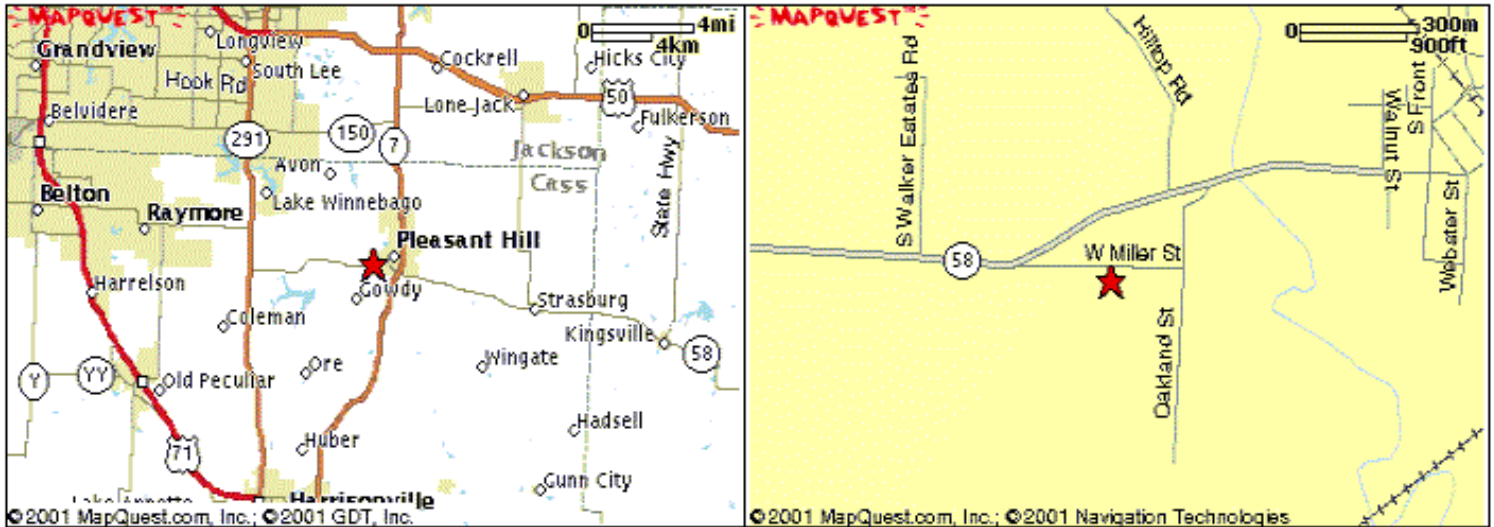

Map and Directions

06/07/2008 (Sat) 10:00am

Blue Springs Saddle Club

Contact:

Combined with Juniors-Double Judged-Points
Tentative Class List

Pleasant Hill Arena, Pleasant Hill Mo

Diana Fisher
(816)781-0693

Pleasant Hill Bit and Spur Arena is located in Pleasant Hill off Hwy 58 between Hwy 291 and Hwy 7.

From Hwy 291 take Hwy 58 East, until Hwy 58 splits into a 'Y'. At the 'Y' keep to the right (Miller Street). Turn right (South) on gravel driveway marked 'Horse Show'.

From Hwy 7 take Hwy 58 West through Pleasant Hill and out of town. After crossing the small bridge, turn left on Oakland Street (up hill). At Miller street turn right. Turn left (south) on gravel driveway marked 'Horse Show'.