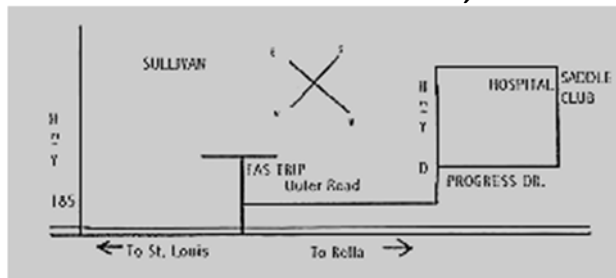

** For more information call Brian Thunberg at 630-449-8587 or Myra Modglin at 314-852-8908. You can also visit us online at www.sullivansaddleclubsite.com or on facebook. Cancellations will be posted on www.mohorseshows.com.